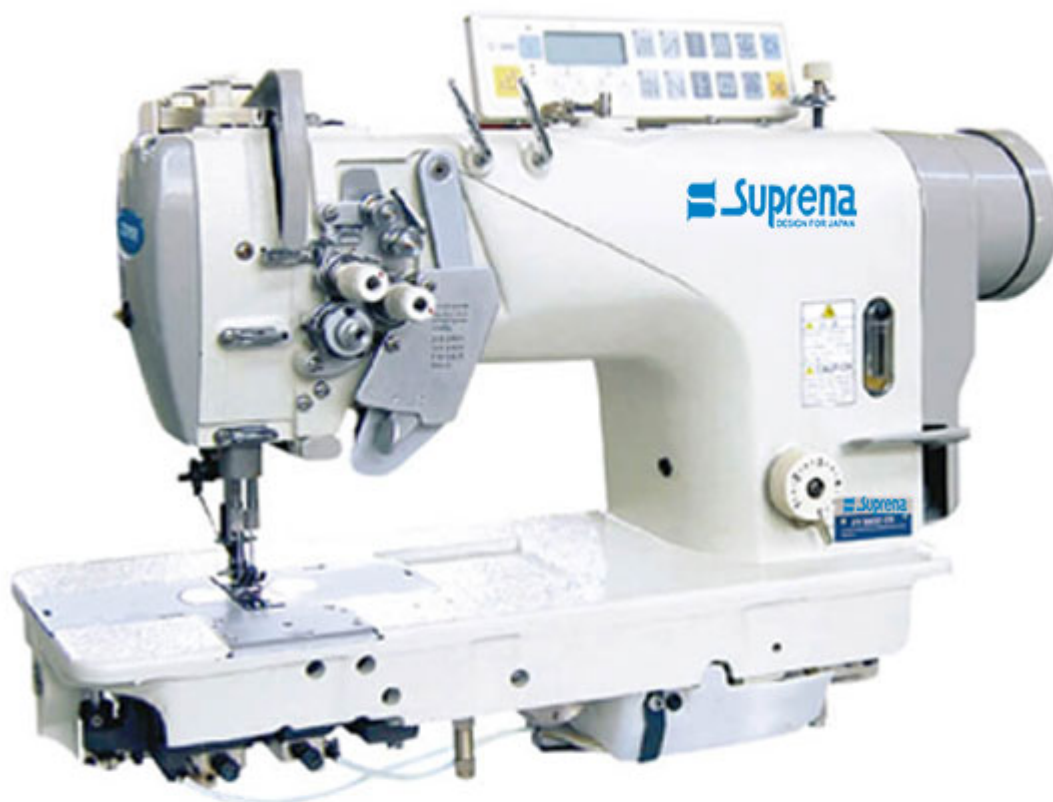

# SP8722/8752-D3 double needle micro-oil auto trimmer big hook lockstitch

SP8722/8752-D3

**Suprena**  
DESIGN FOR JAPAN

[www.suprena-sewing.com](http://www.suprena-sewing.com)

Double needle high speed lockstitch industrial sewing machine series□

Applied to sewing shirts, uniforms, jeans, coat or similar clothing.

Adaptability of the sewing material, due to the needle and feed dog feeding simultaneously, to prevent seam slippage material for high-quality needle stitching and sewing and Corner section.