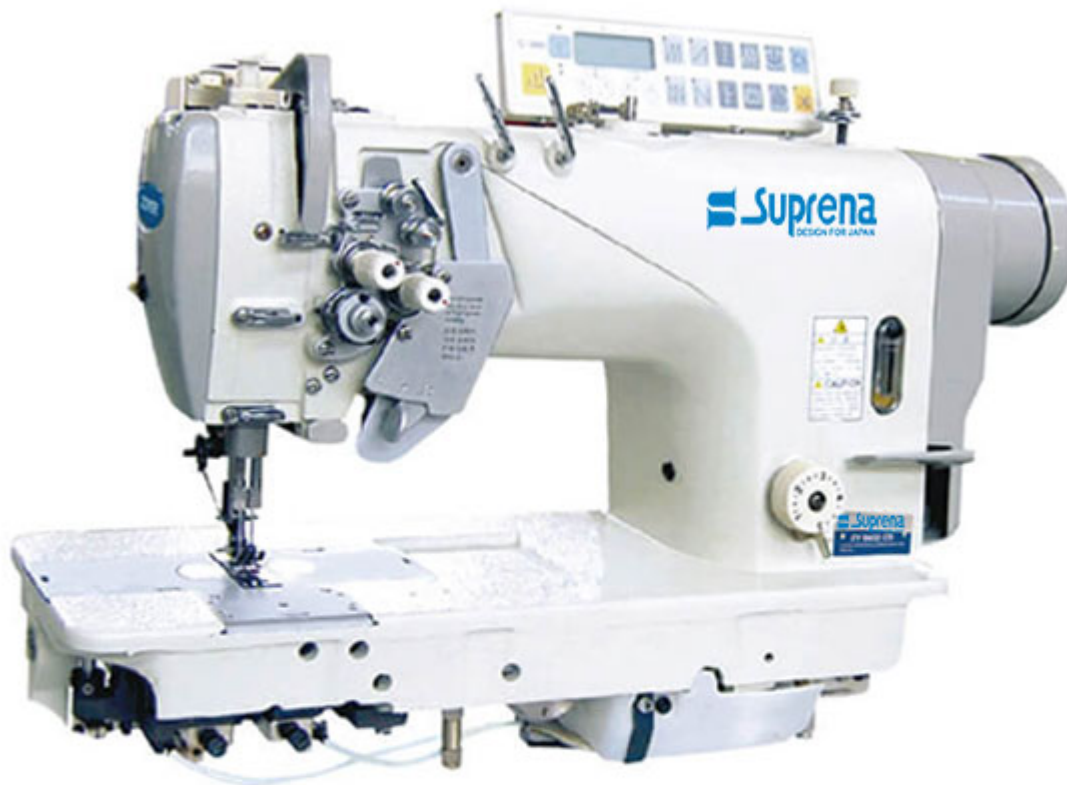

SP8422/8452-D3 double needle micro-oil auto trimmer lockstitch

SP8422/8452-D3

 **Suprena**
DESIGN FOR JAPAN

www.suprena-sewing.com

Double needle high speed lockstitch industrial sewing machine series□

Applied to sewing shirts, uniforms, jeans, coat or similar clothing.

Adaptability of the sewing material, due to the needle and feed dog feeding simultaneously, to prevent seam slippage material for high-quality needle stitching and sewing and Corner section.